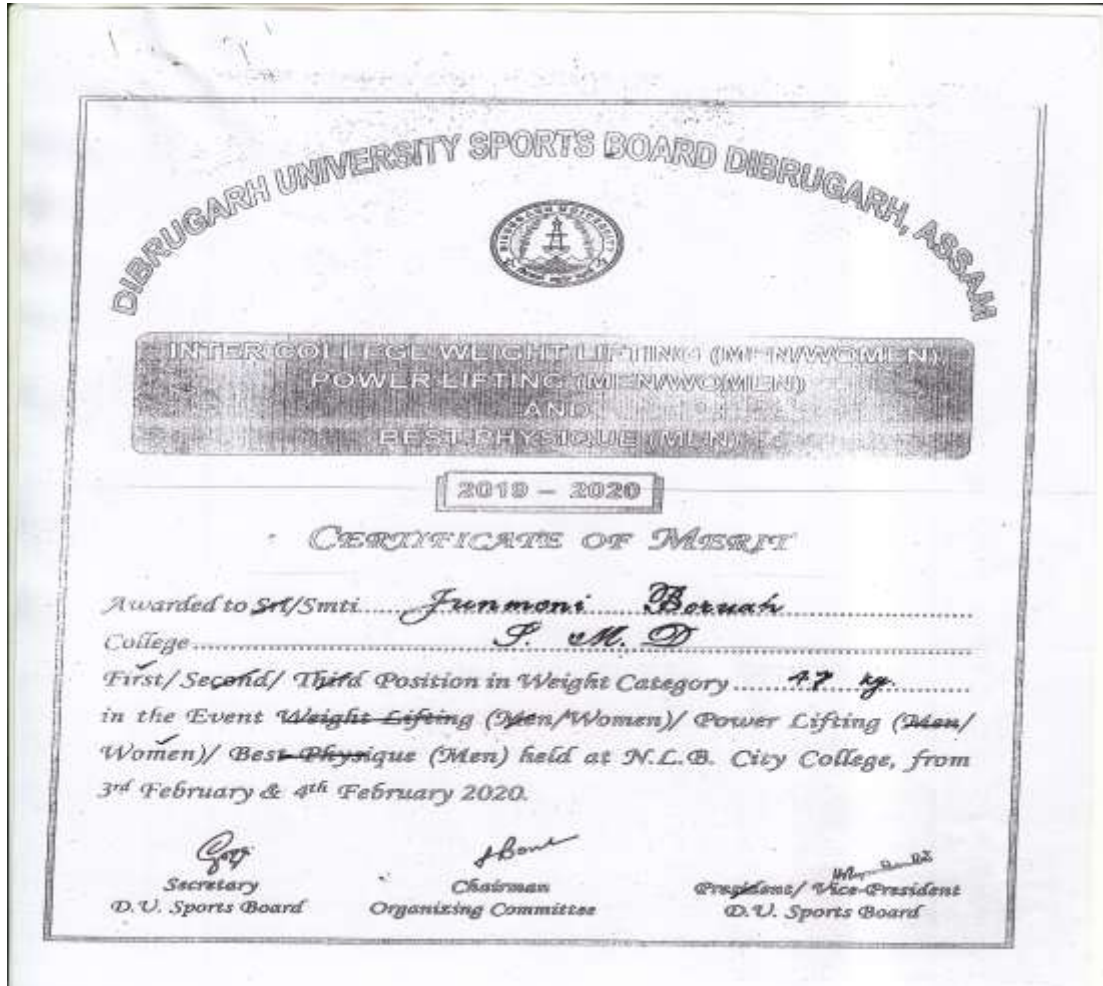

SWAHID MANIRAM DEWAN COLLEGE, CHARING

স্বহীদ মণিৰাম দেৱান মহাবিদ্যালয়, চাৰিং

Affiliated to Dibrugarh University

**Supporting Documents for
NAAC Self Study Report (SSR)
(2nd Cycle)**

Period: 2017-2022

Criterion 7	Key Indicator: 7.1
Institutional Values and Best practices	Institutional Values and Social Responsibilities
Metric Number: 7.1.1	Measures initiated by the Institution for the promotion of gender equity and Institutional initiatives to celebrate / organize national and international commemorative days, events and festivals during the last five years

Prepared and submitted by

**Swahid Maniram Dewan (S.M.D.) College,
Charing**

SWAHID MANIRAM DEWAN COLLEGE, CHARING

স্বহীদ মণিৰাম দেৱান মহাবিদ্যালয়, চাৰিং

Affiliated to Dibrugarh University

A. Certificates Awarded for proficiency in Inter-college Competition