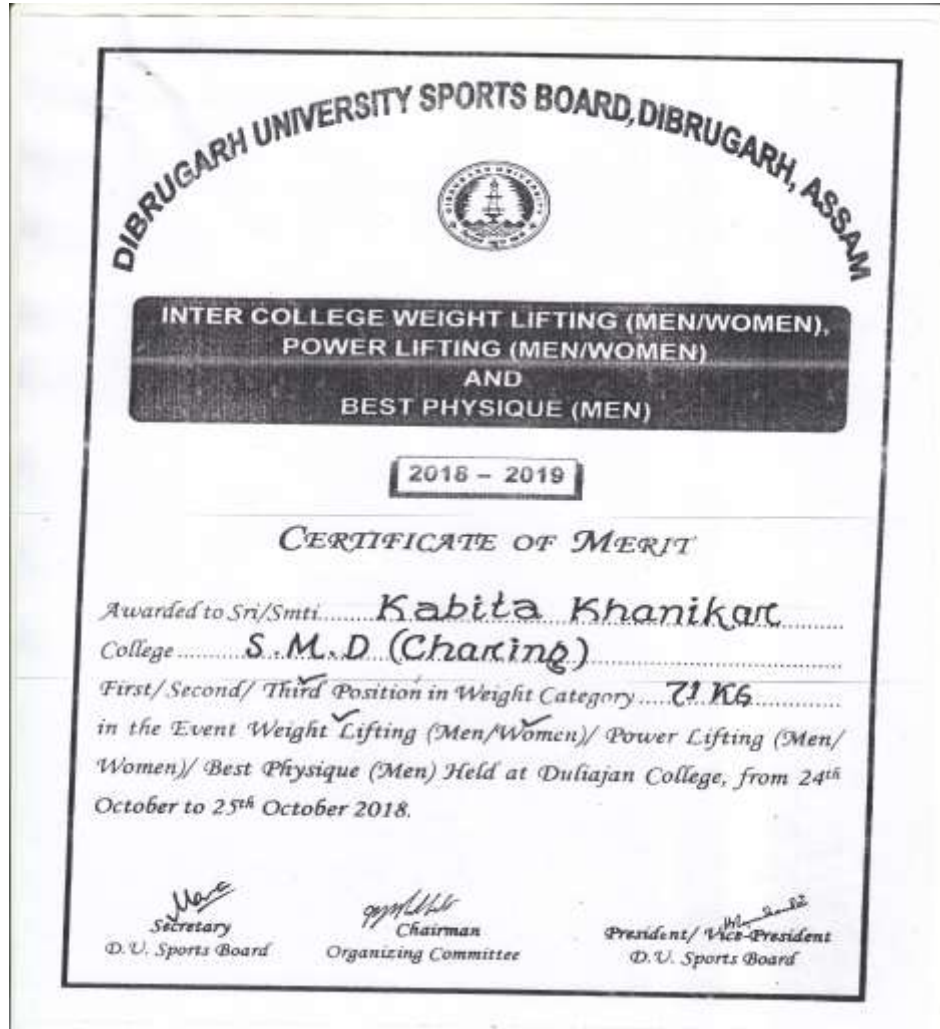

(Dr. Mamoni Borah)
Principal i/c,
SMD College, Charing, Sivasagar.
Principal i/c
SMD College, Charing
Sivasagar Assam

Coordinator, IQAC
SMD College